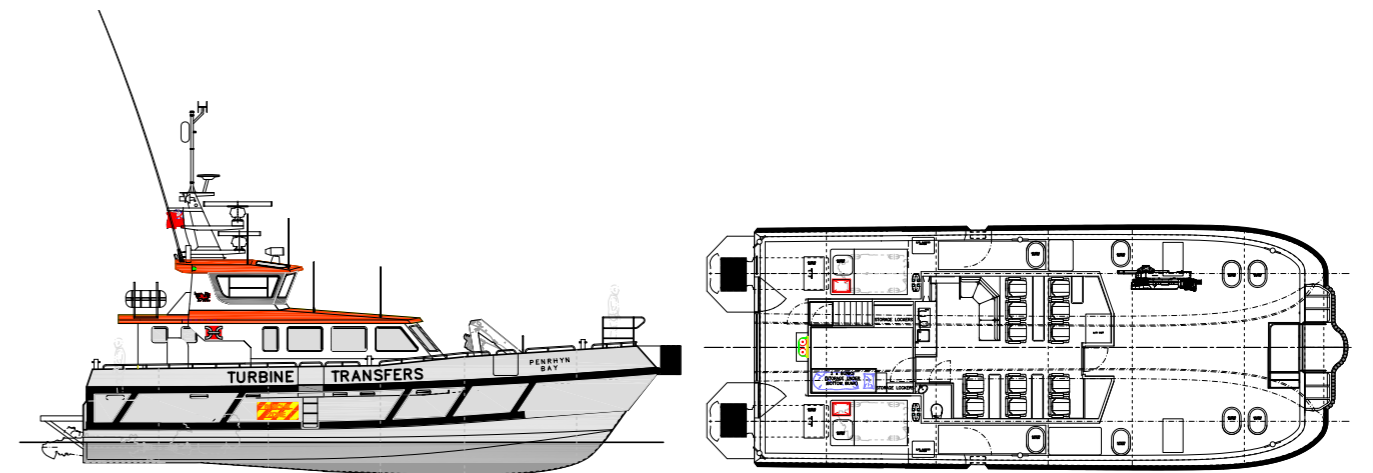

Turbine Transfers

Offshore Wind Farm Workboats

Colwyn Bay

18m High Speed Wind Farm Service Catamaran

Colwyn Bay

18m High Speed Wind Farm Service Catamaran

Built	2010 - South Boats, UK.
Classification	UK MCA Workboat Code of Practice Category 2, up to 60 miles from safe haven with up to 12 passengers.
Dimensions	Length 19.10m Beam 7.5m Draft 1.1m
Main Engines	2 x MTU 8V2000 M72 engines, each 960bhp at 2100rpm, driving through ZF2000 gearboxes to oversized Ultra Dynamics UJ525 jets for maximum low down thrust when holding station at wind farm turbines.
Speed	24 knots maximum, 20 knots cruising.
Tank Capacities	Fuel 4560 Litres Fresh Water 380 Litres
Navigation Aids	Magnetic and GPS compasses, GPS, GMDSS A1, 2 x VHF (1 x DSC), radar, electronic chart display, echosounder, Navtex, telephone, AIS, autopilot, email and internet access, MOB location system, iridium satellite phone.
Seating & Accommodation	Aft Wheelhouse giving large foredeck area for cargo carrying and efficient cargo transfer. Individual crew and passenger seating for up to 14 in total with sprung safety seats, footrests, storage areas, WC, shower, galley, one bunk below and Eberspacher heating.
Equipment Includes	Specially developed MKIV bow fendering and boarding platform with rubber fendering. A strong box section bow platform with sprung fastening for 'give' when landing and built out nib that fits between the boat landing piles locating the boat and providing a shorter step off distance to the ladder; from a bow platform with safety rails. Onan silenced keel cooled 13.5kva generator set. Palfinger hydraulic crane with capacity 3140kg @ 2.6m to 530kg @ 9.6m. Spencer Carter hydraulic capstan forward. Side bulwark doors, CCTV system to monitor engine rooms, forward and aft deck, night vision camera, 3 x LCD flatscreen TV's with freeview where available.